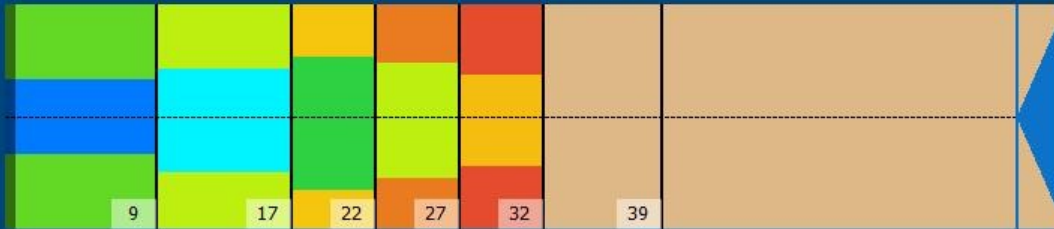

2013 BEO

Conditioner:
Cleaner:

Zone Configuration

Cleaner Transition