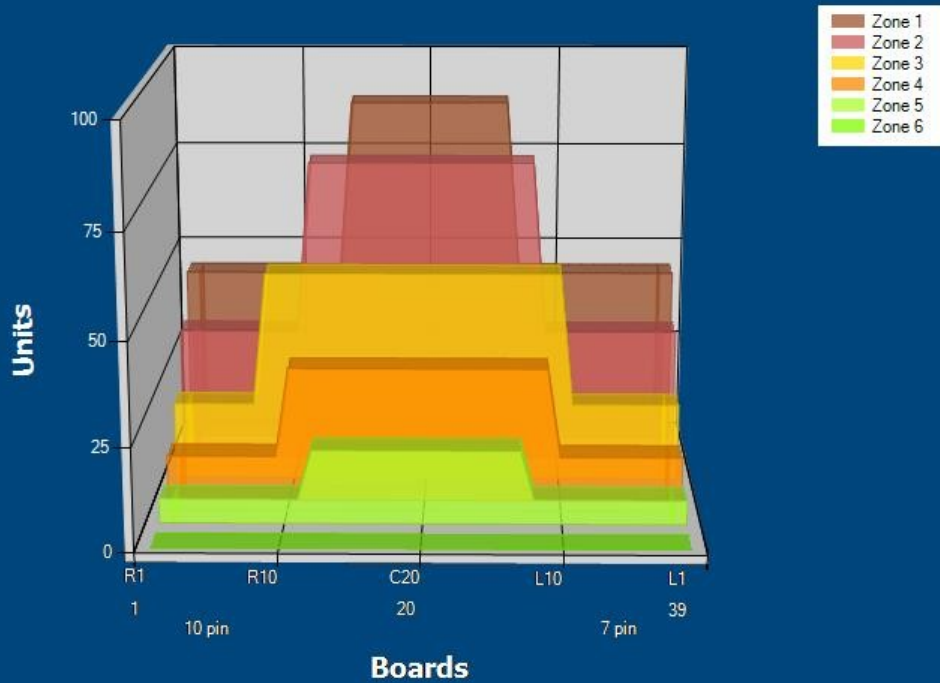

## Tournament Format:

- Tournament is scratch
- 4 games of qualifying, moving 1 pair to the right after each game.
- After qualifying, field will be cut to the top 4, to bowl a single elimination, 1 game, bracket style finals.
- Payout will be 1 in 4

This months Pattern: **2013 BEO from Sicily (39 ft)**

**Sunday**

**January 12<sup>th</sup>, 2014**

**12:00 pm**

Practice starts at 11:45 am

**Entry Fee \$40**

(\$12 lineage, \$28 prize fund)

NAME : \_\_\_\_\_  
ADDRESS : \_\_\_\_\_ CITY : \_\_\_\_\_  
STATE : \_\_\_\_\_ ZIP : \_\_\_\_\_ EMAIL : \_\_\_\_\_

## Zone Configuration

Cleaner Transition

Mode: Clean and Condition  
 Speed: Max Clean  
 Start Cleaner Spray: 0 Feet  
 Start Squeegee: 0 Feet  
 Start Conditioning: 6 Inches  
 Split Pattern: No

| Zone 1 | Avg  | Ratio   | Zone 2 | Avg  | Ratio   |
|--------|------|---------|--------|------|---------|
| Left   | 44.0 | 2.0 : 1 | Left   | 33.0 | 2.3 : 1 |
| Right  | 44.0 | 2.0 : 1 | Right  | 33.0 | 2.3 : 1 |
| Center | 88.0 |         | Center | 76.0 |         |

| Zone 3 | Avg  | Ratio   | Zone 4 | Avg  | Ratio   |
|--------|------|---------|--------|------|---------|
| Left   | 19.0 | 2.7 : 1 | Left   | 11.0 | 3.0 : 1 |
| Right  | 19.0 | 2.7 : 1 | Right  | 11.0 | 3.0 : 1 |
| Center | 52.0 |         | Center | 33.0 |         |